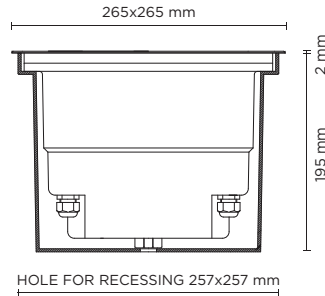

202010

HYDROQUADRO MAXI PRO

Square ground-recessed luminaire for outdoor installation, Phospho-chromatised and polyester powder coated die-cast copper-free aluminium body and stainless steel AISI 304 frame, tempered safety glass, moulded silicone gasket. Built-in LED driver 220-240V 50-60Hz, with 16 CREE XP-L LED. IP67 rating.

Technical features

Technical data

Wattage	44 WATT
IP Rating	IP67
IK Rating	IK10
Material	High corrosion resistance die-cast copper-free aluminum body
Trim	Stainless steel AISI 304
Coating	Polyester powder coating with phosphochromating pre-finish
Light source	NR. 16 CREE "XP-L" LED
Screws	Stainless steel
Transformer	Electronic power supply 220/240V 50/60Hz built-in
Static weight resistance	Max 5000 Kg
Gasket	Silicone rubber
Glass	Tempered
Cable gland	Double M20
Adjustable	+/- 15 degrees
Power cable	1 mt. neoprene power cable included
Gross weight	5,70 Kg
Included	Polypropilene recessing box included